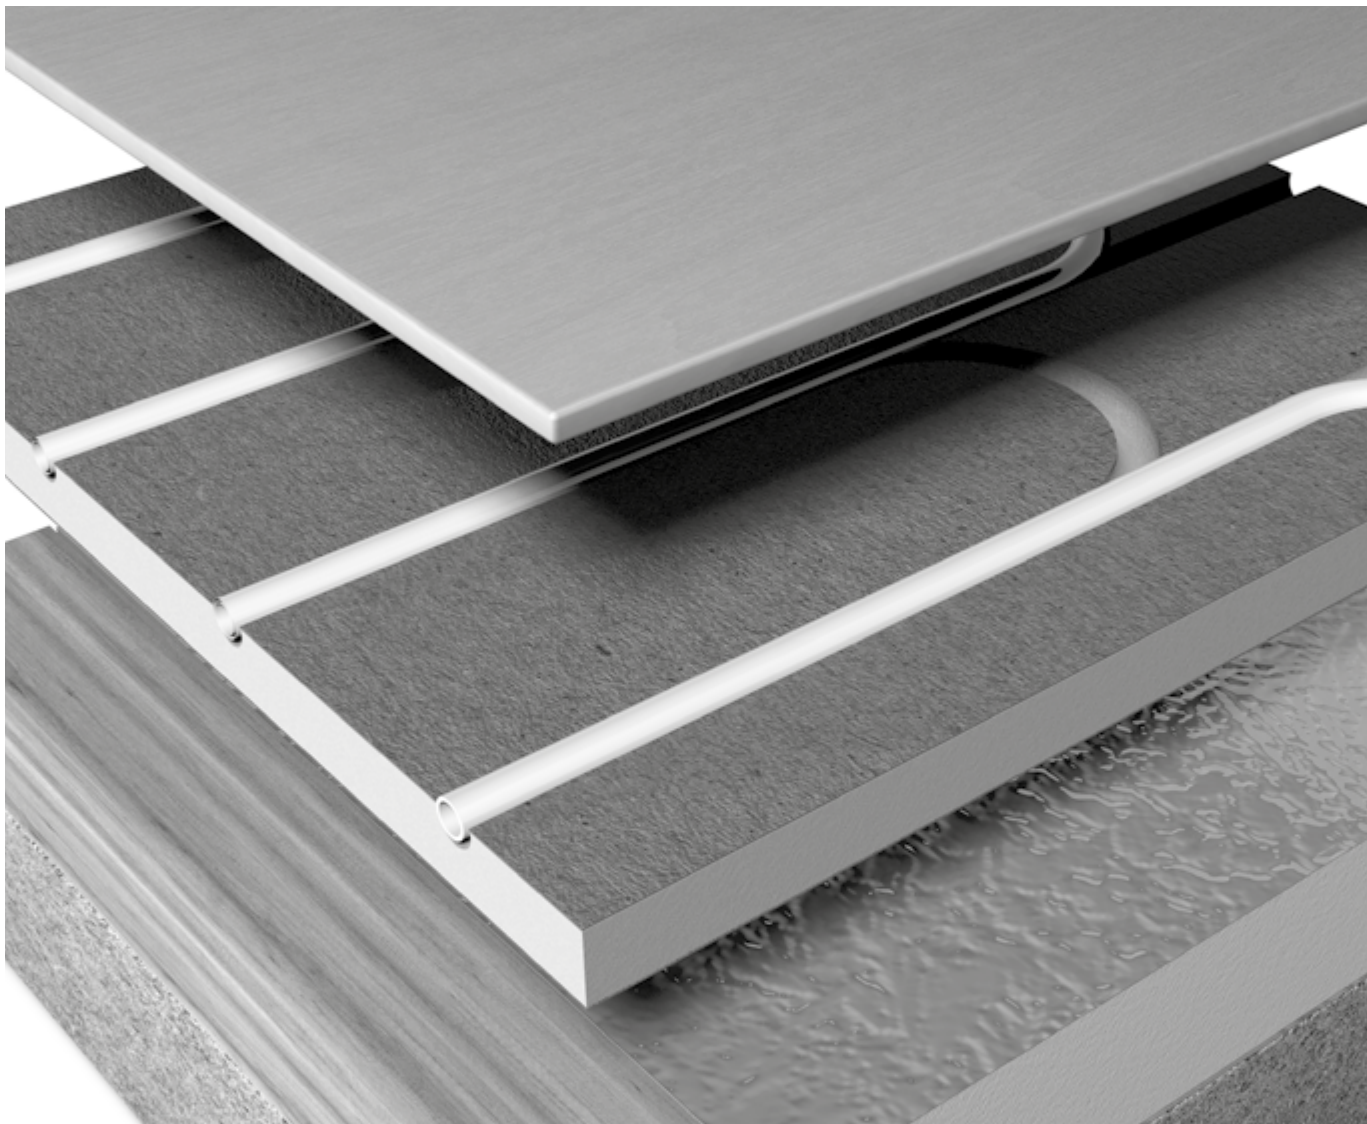

TPA20

Product

Aquafloor
Pre Grooved 22mm Chipboard
Underfloor Heating System

Contact

thermotec
Southpoint, Compass Park,
Bodiam, Robertsbridge
TN32 5BS

thermotecuk.com