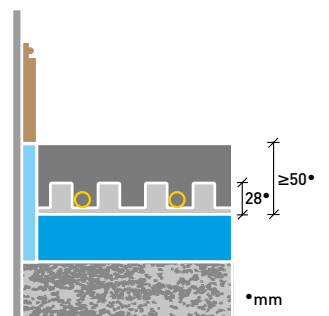

### TYPICAL SECTION

- 1 Expansion Edging Strip
- 2 Screed
- 3 Supafloor 20 Cable
- 4 Supagrid Insulated System Panel
- 5 Insulation
- 6 Solid Sub-floor

Heat output of up to 200watts/m<sup>2</sup>

Suitable for laying on solid sub-floors