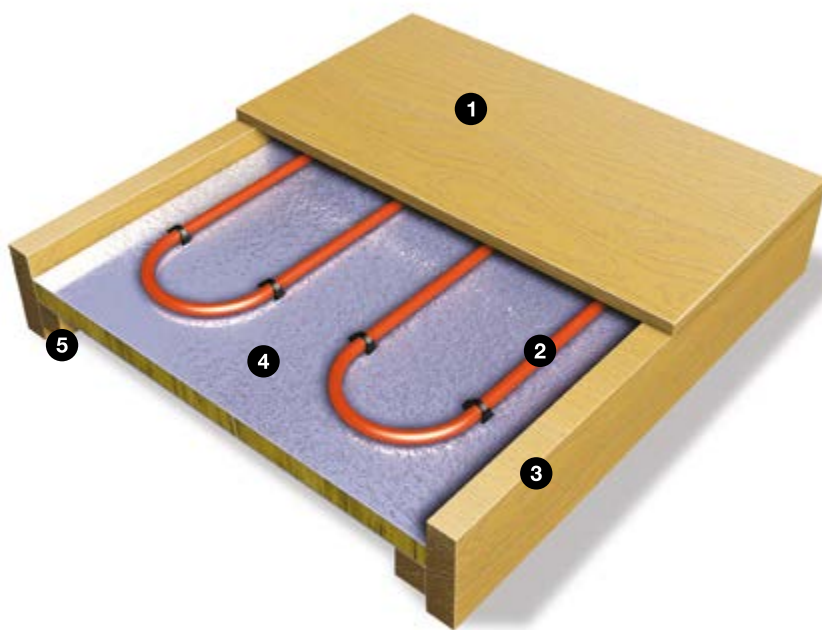

TPS12

Product

Supafloor 10

Suspended Timber Floor Electric Underfloor Heating System

Contact

thermotec

Southpoint, Compass Park,
Bodiam, Robertsbridge
TN32 5BS

thermotecuk.com

Suspended Timber Floor Electric Underfloor Heating System

TYPICAL SECTION

- 1 Timber Deck
- 2 Supafloor 10 Cable
- 3 Joists
- 4 Foil Faced Insulation
- 5 Timber Battens

Heat output of up to 100watts/m²

Suitable for most types of floor coverings

Overlay with timber deck

Versatile to adapt to varying applications

Individual temperature control in every room