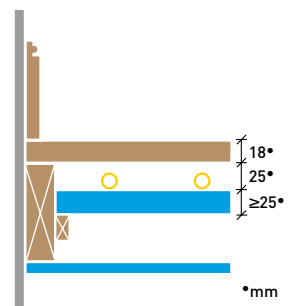

Suspended Timber Floor Electric Underfloor Heating System

TYPICAL SECTION

- 1 Timber Deck
- 2 Supafloor 10 Cable
- 3 Joists
- 4 Foil Faced Insulation
- 5 Timber Battens

Heat output of up to 100watts/m²

Suitable for most types of floor coverings