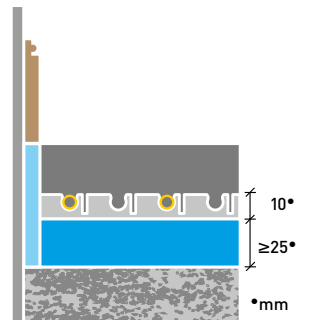

Electric Screed Cable Underfloor Heating System

Screeded floors

TYPICAL SECTION

- 1 Expansion Edging Strip
- 2 Screed
- 3 Supafloor 20 Cable
- 4 Foil faced Insulation
- 5 Solid Sub-floor
- 6 Consolidated Hardcore

Heat output of up to 200watts/m²

Suitable for laying on solid sub-floors

Minimum on-site fitting times

Choice of cable centres or Cliprail System

Individual temperature control in every room

Acoustic layer can also be incorporated