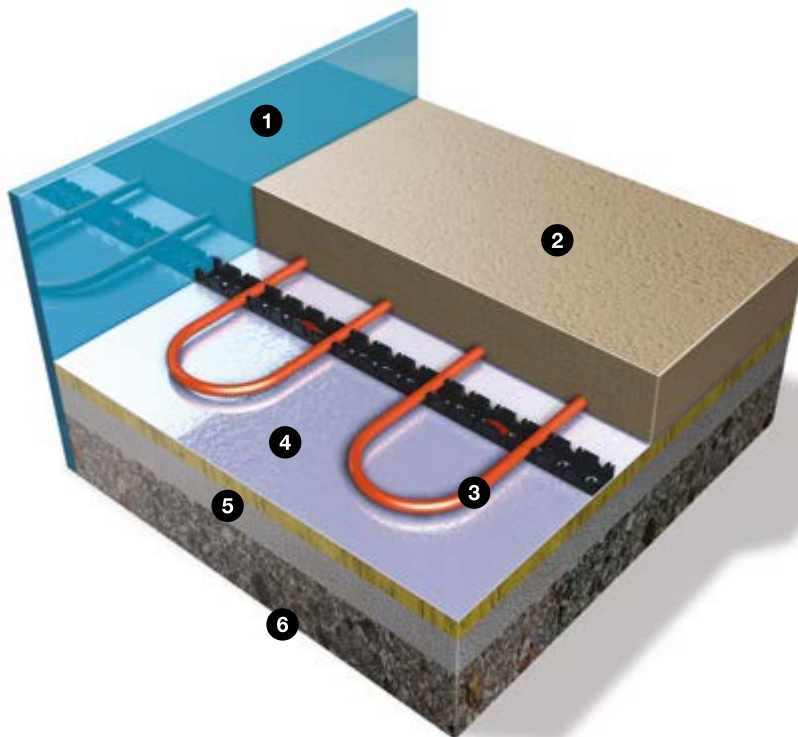

TPS10

Product

Supafloor 20

Electric Screed Cable Underfloor Heating System

Contact

thermotec

Southpoint, Compass Park,
Bodiam, Robertsbridge
TN32 5BS

thermotecuk.com

Electric Screed Cable Underfloor Heating System

Screeded floors

TYPICAL SECTION

- 1 Expansion Edging Strip
- 2 Screed
- 3 Supafloor 20 Cable
- 4 Foil faced Insulation
- 5 Solid Sub-floor
- 6 Consolidated Hardcore

Heat output of up to 200watts/m²

Suitable for laying on solid sub-floors

Minimum on-site fitting times

Choice of cable centres or Cliprail System

Individual temperature control in every room

Acoustic layer can also be incorporated