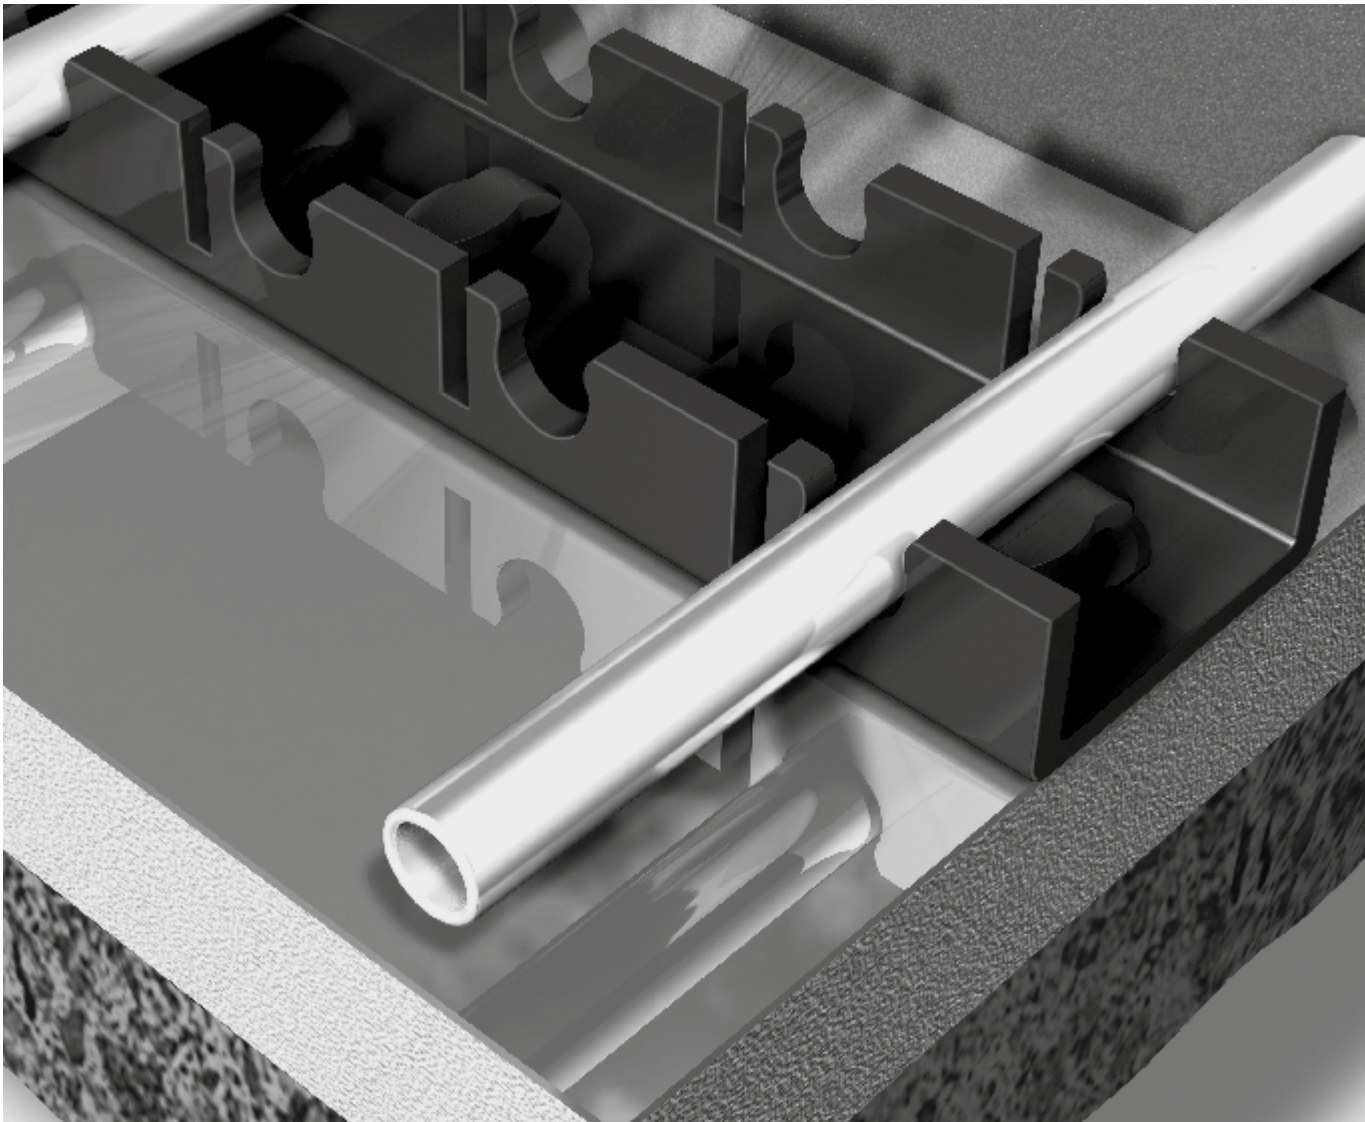

TPA11

Product

Aquafloor
Cliprail Underfloor Heating System

Contact

thermotec
Southpoint, Compass Park,
Bodiam, Robertsbridge
TN32 5BS

thermotecuk.com