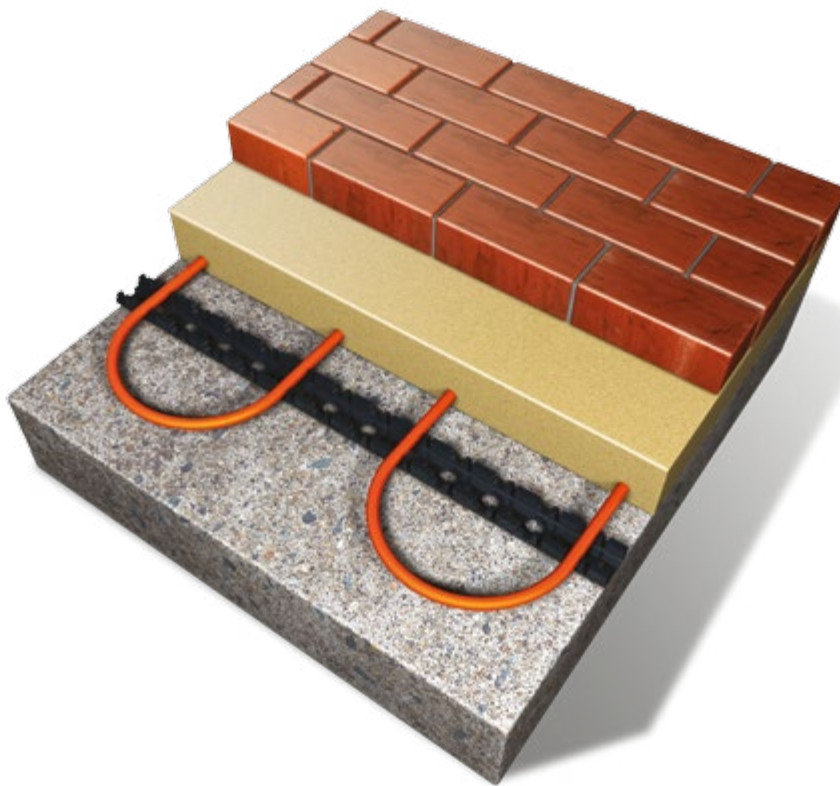

TPS14

**Product**

**Iceguard**

Exterior / Driveway Electric Heating System

---

## Your Partner For Perfection

---

Supafloor electric heating cables are of unique ultra-robust design. The flexible ultra-tough outer insulation protects the copper element cores and continuous earth which provides maximum safety. The Supafloor range of cables are especially designed to be suitable for most types of new build floor construction.

Supafloor electrical heating is 100% efficient meaning less energy is required, reducing carbon emissions and having a positive effect on the environment.

---

Iceguard creates a safe environment during the Winter months

Iceguard heating cables prevent build up of ice and snow on traffic areas, driveways, footpaths, entrance zones and ramps

Iceguard can also be used to prevent frozen gutters, downpipes and external water pipes