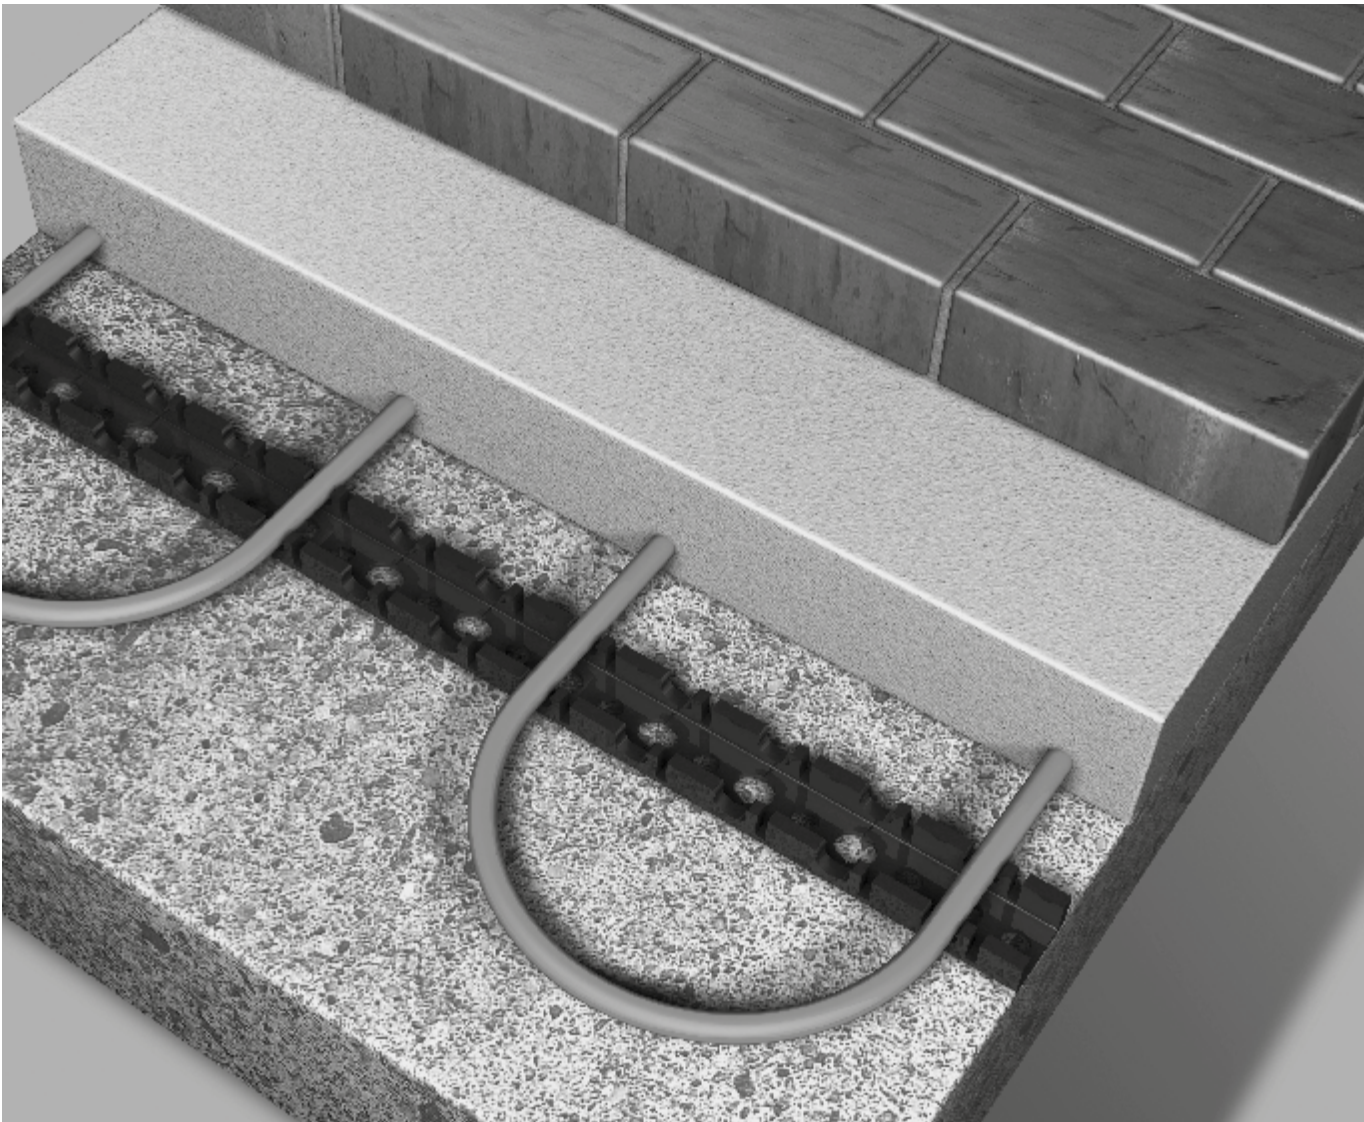

TPS14

**Product**

**Iceguard**

Exterior / Driveway Electric Heating System

---

## Your Partner For Perfection

---

Supafloor electric heating cables are of unique ultra-robust design. The flexible ultra-tough outer insulation protects the copper element cores and continuous earth which provides maximum safety. The Supafloor range of cables are especially designed to be suitable for most types of new build floor construction.

Supafloor electrical heating is 100% efficient meaning less energy is required, reducing carbon emissions and having a positive effect on the environment.

---

Iceguard creates a safe environment during the Winter months

Iceguard heating cables prevent build up of ice and snow on traffic areas, driveways, footpaths, entrance zones and ramps

Iceguard can also be used to prevent frozen gutters, downpipes and external water pipes