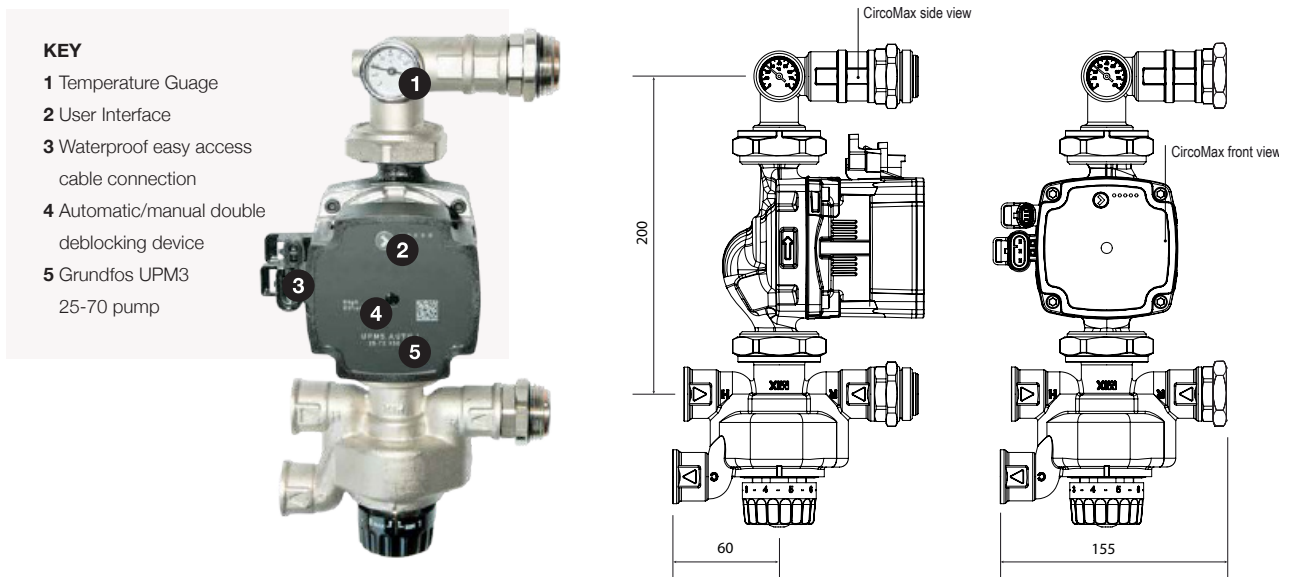


Product

Circomax

High Efficiency Manifold Pumpset

Specifications

The Thermotec CircoMax is one of the most advanced pump/blender units on the market. Subject to advanced design and stringent testing, this unit is unique to Ambiente and boasts the following features:

- Latest Grundfos UPM3 25-70 pump (7m pumping head)
- Slim overall profile means it fits comfortably into manifold cabinets
- Double-deblocking device with automatic and manual options
- Temperature gauge on flow bar
- Optional high-level protection unit
- New blender valve, blends down to 25 degrees for ease of commissioning
- Can be used at the right hand or left hand of the manifold