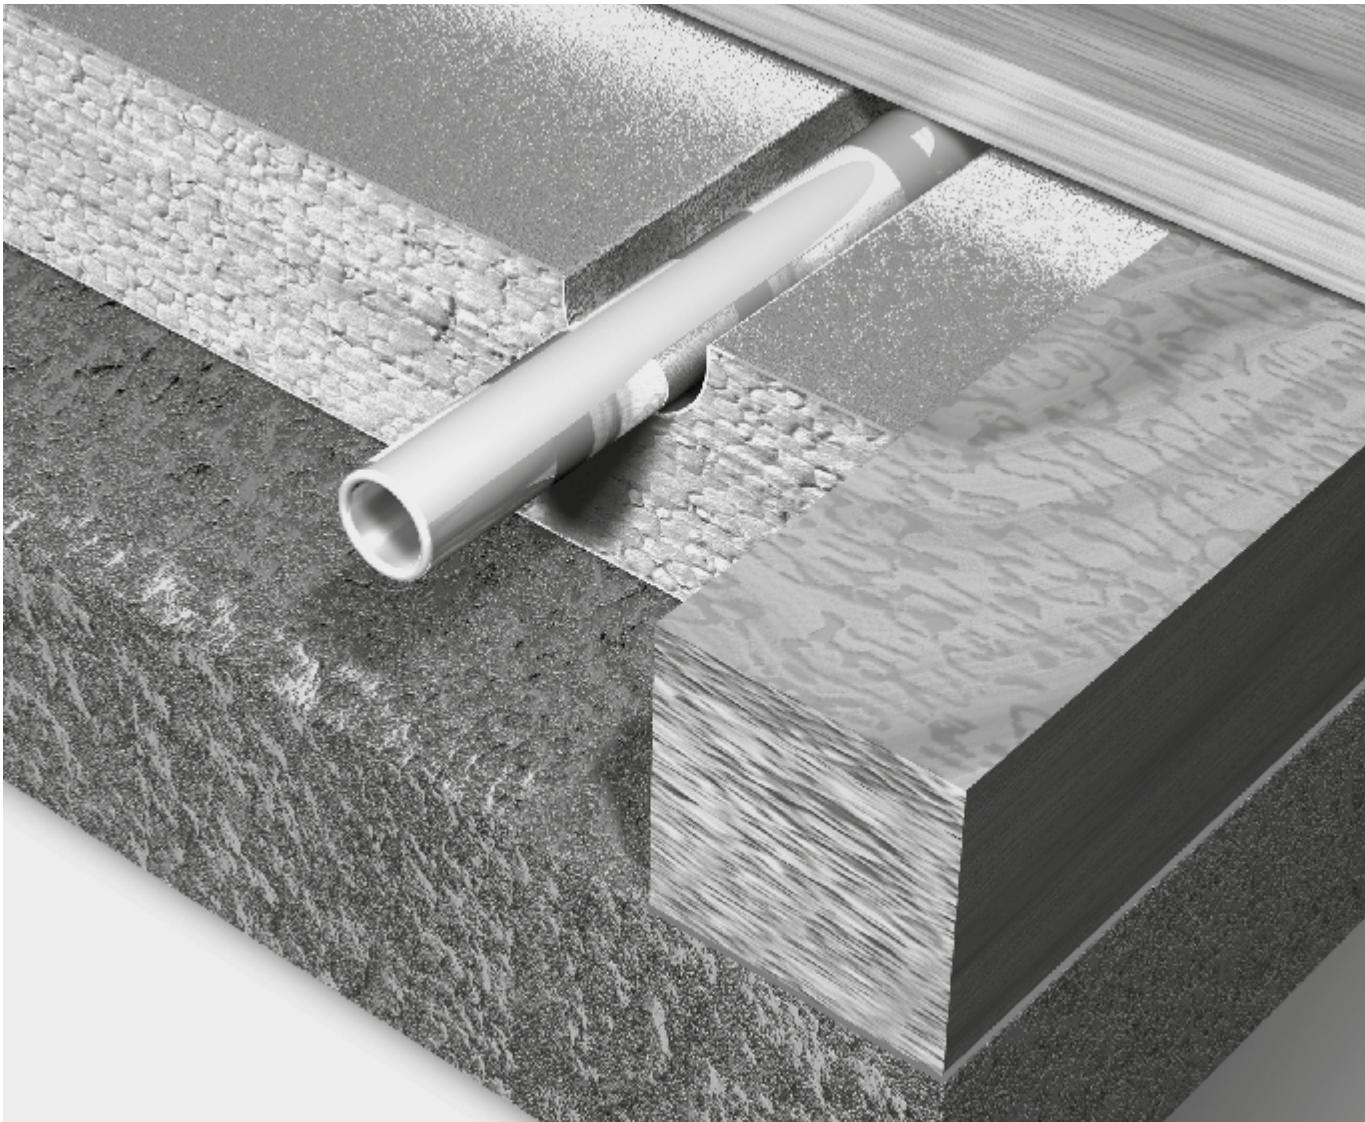

TPA16

Product

Aquafloor

Acoustic Cradle & Batten Underfloor Heating System

Contact

thermotec

Southpoint, Compass Park,
Bodiam, Robertsbridge
TN32 5BS

thermotecuk.com